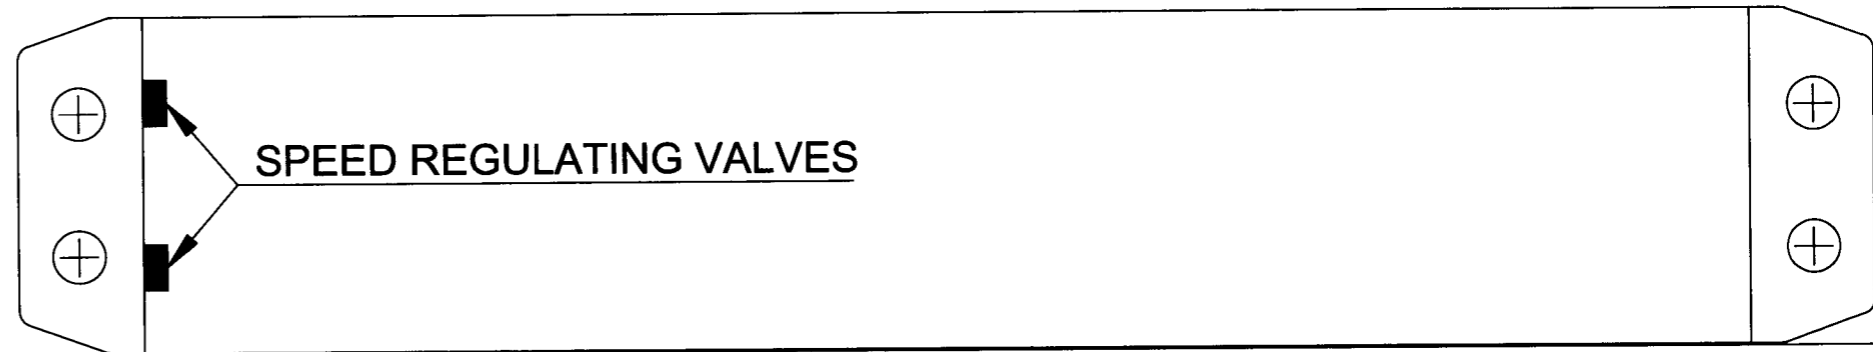

DC50 SERIES TOP JAMB INSTALLATION TEMPLATE FOR A LEFT HAND DOOR

DOOR FRAME ↓

DOOR LEAF ↑

← Hinge Center Line

← TO 100°

← 101° TO 120°

← OVER 120°

DC50 SERIES

TOP JAMB INSTALLATION TEMPLATE FOR A RIGHT HAND DOOR

DOOR FRAME ↓

DOOR LEAF ↑

Hinge Center Line →

OVER 120° →

101° TO 120° →

TO 100° →