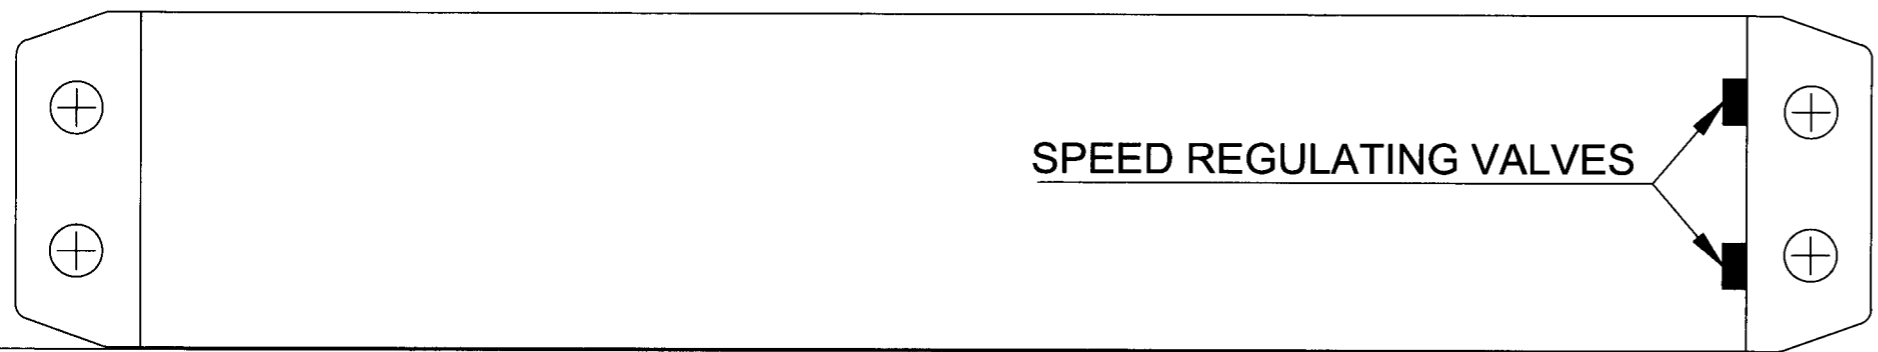

DC50 SERIES TOP JAMB INSTALLATION TEMPLATE FOR A LEFT HAND DOOR

DOOR FRAME ↓

DOOR LEAF ↑

← Hinge Center Line

← TO 100°

← 101° TO 120°

← OVER 120°

DC50 SERIES

TOP JAMB INSTALLATION TEMPLATE FOR A RIGHT HAND DOOR

DOOR FRAME ↓

DOOR LEAF ↑

Hinge Center Line →

OVER 120° →

101° TO 120° →

TO 100° →