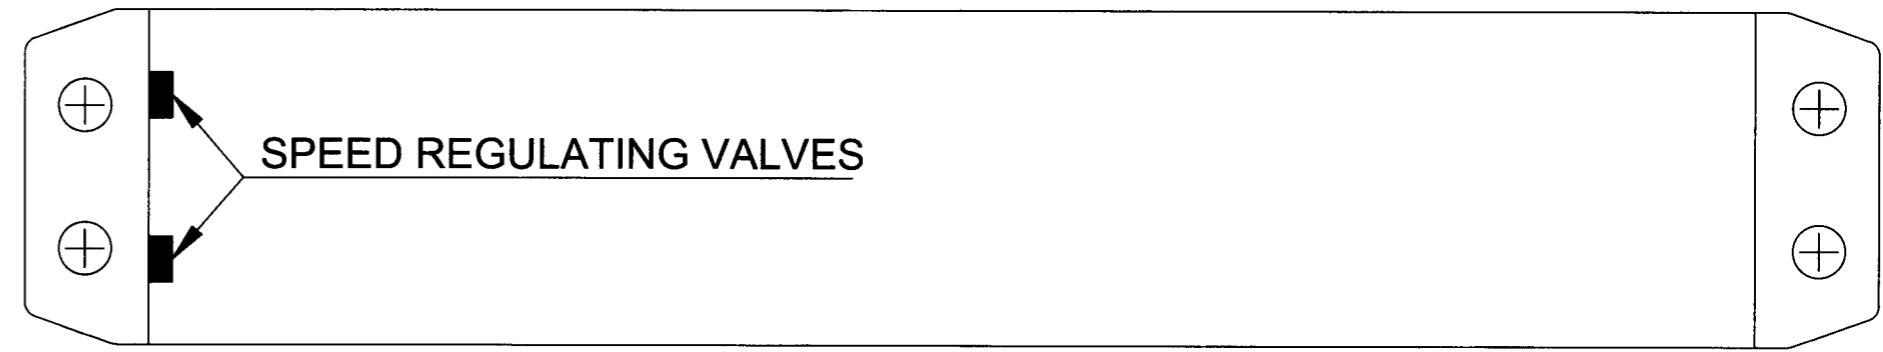

## REGULAR ARM INSTALLATION TEMPLATE FOR A LEFT HAND DOOR

DOOR FRAME ↓

DOOR LEAF ↑

Hinge Center Line →

SPEED REGULATING VALVES

OVER 120° →

101° TO 120° →

TO 100° →

# DC50 SERIES REGULAR ARM INSTALLATION TEMPLATE FOR A RIGHT HAND DOOR

↓ DOOR FRAME

↑ DOOR LEAF

← Hinge Center Line

← TO 100°

← TO 101° -120°

← OVER 120°