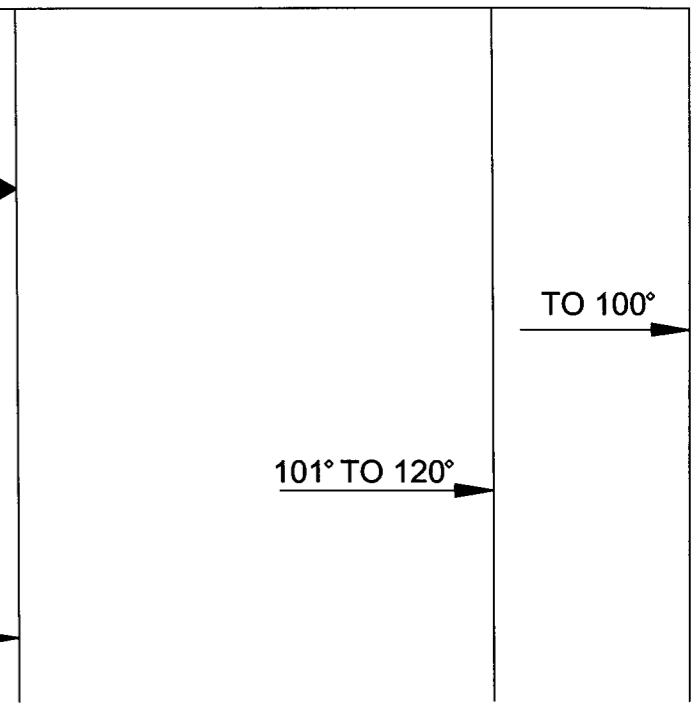

## REGULAR ARM INSTALLATION TEMPLATE FOR A LEFT HAND DOOR

DOOR FRAME ↓

DOOR LEAF ↑

Hinge Center Line →

SPEED REGULATING VALVES

OVER 120° →

101° TO 120° →

TO 100° →

# DC50 SERIES REGULAR ARM INSTALLATION TEMPLATE FOR A RIGHT HAND DOOR

↓ DOOR FRAME

↑ DOOR LEAF

← Hinge Center Line

← TO 100°

← TO 101° -120°

← OVER 120°