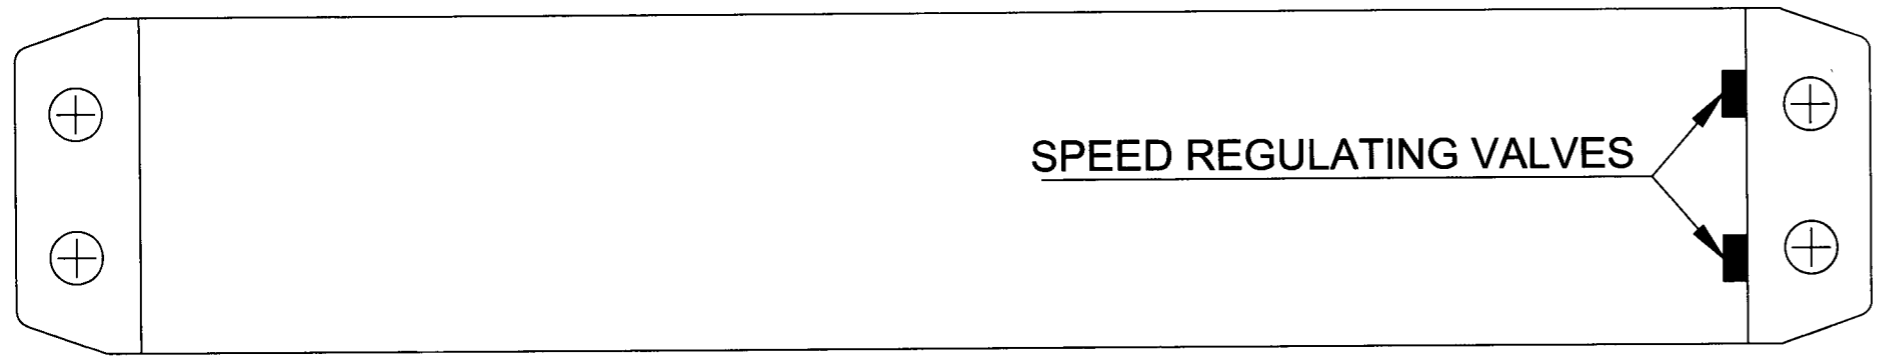

## REGULAR ARM INSTALLATION TEMPLATE FOR A LEFT HAND DOOR

DOOR FRAME ↓

DOOR LEAF ↑

Hinge Center Line →

SPEED REGULATING VALVES

OVER 120° →

101° TO 120° →

TO 100° →

# DC50 SERIES REGULAR ARM INSTALLATION TEMPLATE FOR A RIGHT HAND DOOR

↓ DOOR FRAME

↑ DOOR LEAF

← Hinge Center Line

← TO 100°

← TO 101° -120°

← OVER 120°